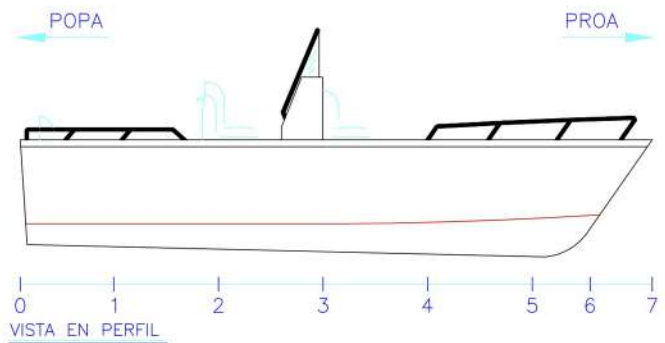

FBG4504 FISHING BOAT

GENERAL

Place of Construction: Colón, Panamá
 Hull Material; Aluminuim
 Type: River Fishing Boat
 Length: 4.59 m
 Beam: 1.63 m
 Prop: 850 m

PANAMÁ

Calle 50 Edificio F&F Tower
 Piso 33, oficina 33B.
 Phone: +507 3983017 /3014