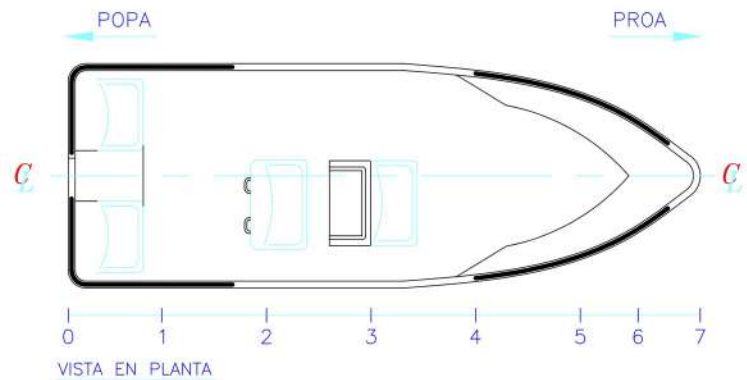

FBG4504 FISHING BOAT

GENERAL

Place of Construction: Colón, Panamá
 Hull Material; Aluminuim
 Type: River Fishing Boat
 Length: 4.59 m
 Beam: 1.63 m
 Prop: 850 m

PANAMÁ

Calle 50 Edificio F&F Tower
 Piso 33, oficina 33B.
 Phone: +507 3983017 /3014